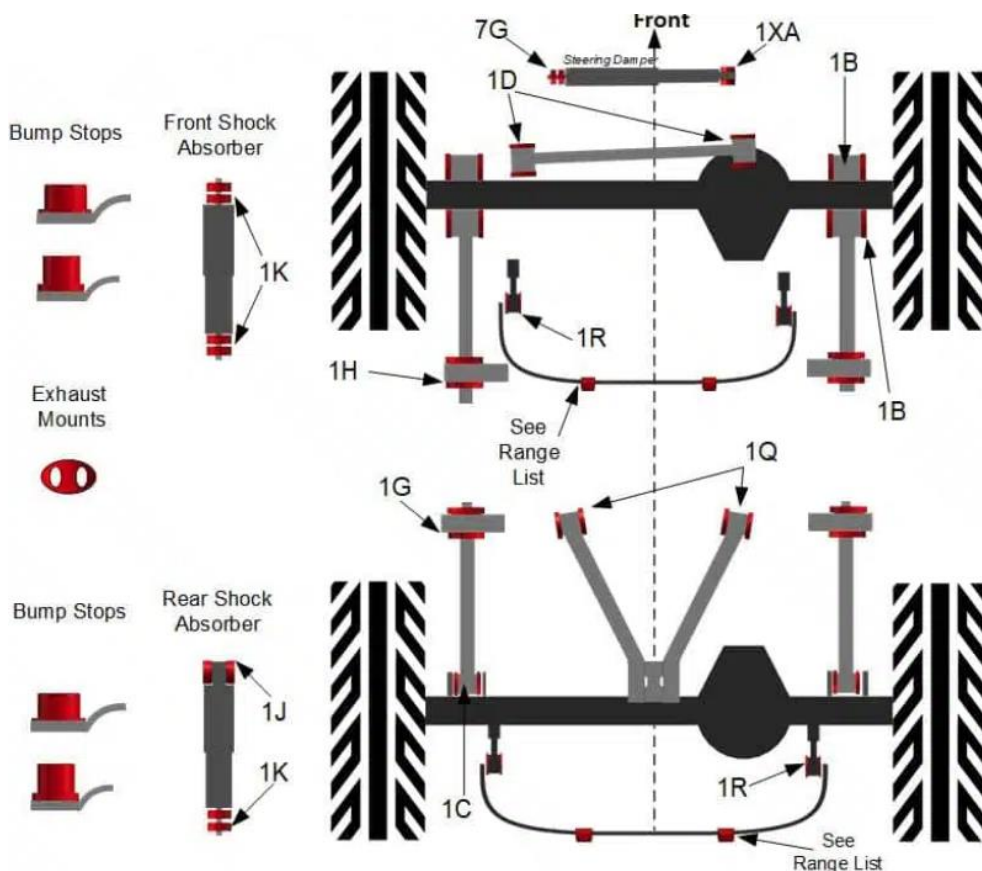

Polybush®

SUSPENSION BUSH KIT

Comfort Blue KIT2

All Defender Models 1994-2001

Discovery 1

Range Rover Classic 1986-1994

Part Number: RA1275PBB

QUALITY PARTS AND ACCESSORIES